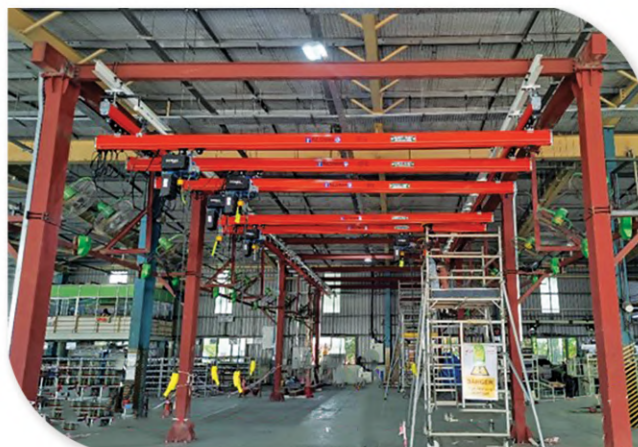

LIGHT CRANE SYSTEM
CAPACITY: Up to 2 ton